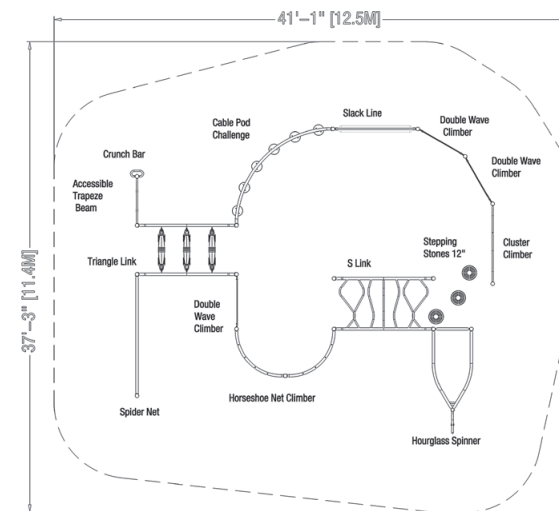

B307415R0

Best User Age: 5 to 12
Kid Capacity: 37
Use Zone: 41'-1" x 37'-3"
Fall Height: 9'
ASTM F1487: Complies
CPSC: Complies

- 3 Stepping Stone 12"
- 1 Cable Pod Challenge
- 1 Slack Line
- 1 Spider Net
- 3 Double Wave Climber
- 1 Cluster Climber
- 1 Horseshoe Net Climber
- 1 S Link
- 1 Crunch Bar
- 1 Hourglass Spinner
- 1 Triangle Link
- 1 Accessible Trapeze Beam

$22,279