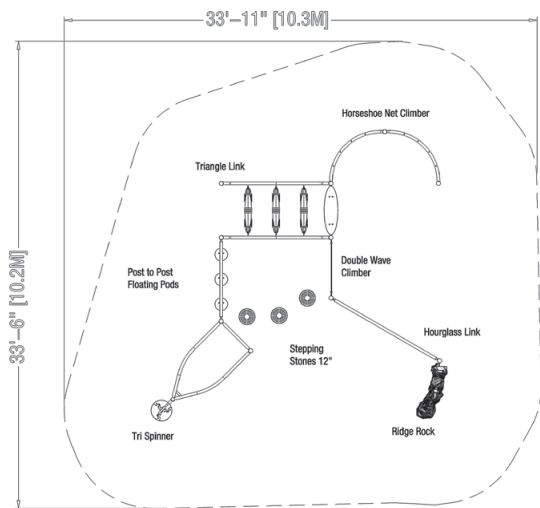

B307414R0

Best User Age: 5 to 12
Kid Capacity: 22
Use Zone: 33'-11" x 33'-6"
Fall Height: 9'
ASTM F1487: Complies
CPSC: Complies

- 1 Post to Post Floating Pods
- 3 Stepping Stone 12"
- 1 Double Wave Climber
- 1 Horseshoe Net Climber
- 1 Ridge Rock
- 1 Hourglass Link
- 1 Tri Spinner
- 1 Launch Pad
- 1 Triangle Link

$14,165