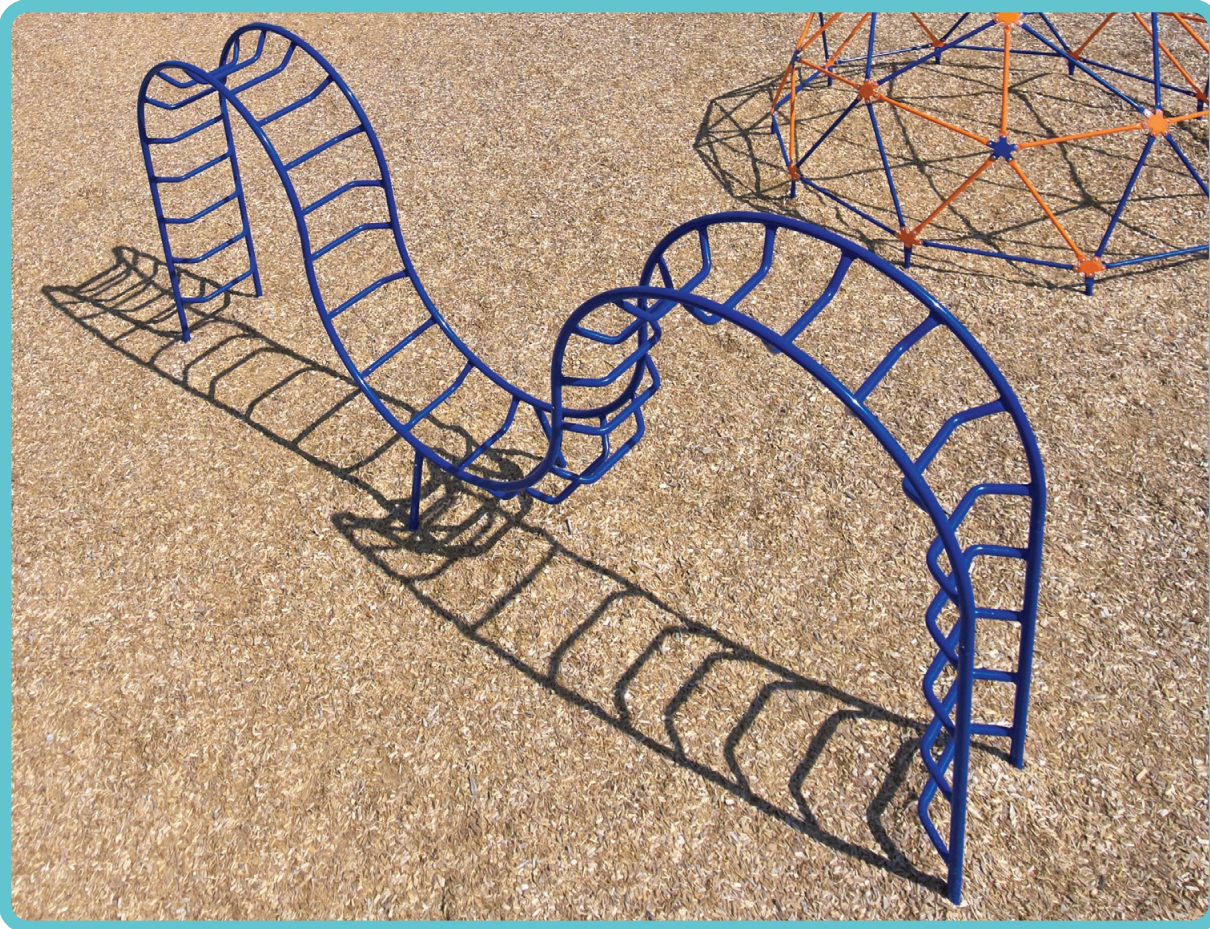

Camelback Climber

Model No. TE039
Best User Age: 5 to 12
Use Zone 27'-9" x 14'-1"

Extra-large play activity combines climbing and overhead play elements and accommodates many children.

Only $2,590