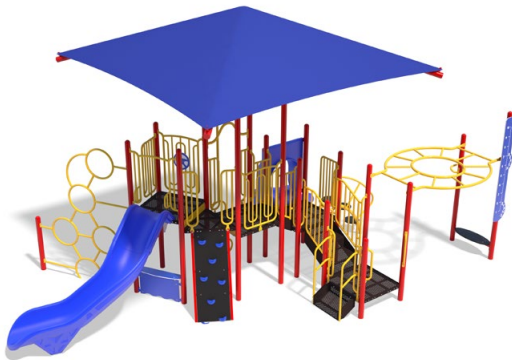

B307417R0

Best User Age: 5 to 12
Kid Capacity: 36
Use Zone: 40'-6" x 29'-5"
Fall Height: 7'
ASTM F1487: Complies
ADA: Complies
CPSC: Complies

1 Steering Wheel Panel
1 Vertical Rail
1 JUMP! Panel
1 Stepping Pod Climber 3'
1 Rockwall Climber 5'
1 Ring Climber 4'
1 Cluster Climber

4 Square Deck
1 Triangle Deck
1 Launch Pad
2 Infill Panel 6"
1 360° Overhead Ladder
1 Crunch Bar
2 Grab Bar

1 Open Rail
1 14' Square Modular Shade (SM141435)
1 PlayCounter
1 Maze Wheel on Post
1 Single Slide Plastic Hood
1 Twister Slide 3'

$23,507

1 Open Starglide Slide Veer Right 5'
1 Accessible Step Deck 12"
1 Accessible Step Deck 24"
1 Accessible Step Up 12"