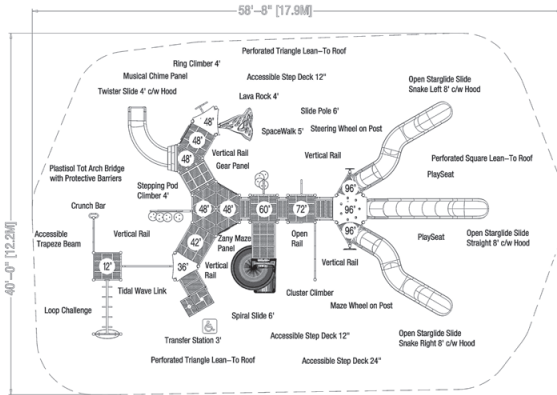

$50,799

B307413R0

Best User Age: 5 to 12

Kid Capacity: 71

Use Zone: : 58'-8" x 40'

Fall Height: 8'

ASTM F1487: Complies

ADA: Complies

CPSC: Complies

- 3 Vertical Rail
- 1 Musical Chime Panel
- 1 Zany Maze Panel
- 1 Gear Panel
- 1 Plastisol Tot Arch Bridge
- 1 Slide Pole 6'
- 1 Stepping Pod Climber 4'
- 1 SpaceWalk 5'
- 1 Ring Climber 4'

- 1 Cluster Climber
- 1 Lava Rock 4'
- 1 Tidal Wave Link
- 1 Loop-to-Loop
- 1 Crunch Bar
- 1 Threshold
- 1 Open Rail
- 1 Perforated Square Lean-To Roof
- 2 Perforated Triangle Lean-To Roof

- 1 Steering Wheel on Post
- 2 PlaySeat
- 1 Maze Wheel on Post
- 1 Single Slide Plastic Hood
- 1 Spiral Slide 6'
- 1 Twister Slide 4'
- 1 Open Starglide Slide Straight 8'
- 1 Open Starglide Slide Snake Right 8'
- 1 Open Starglide Slide Snake Left 8'

- 2 Accessible Step Deck 12"
- 1 Accessible Step Deck 24"
- 1 Transfer Station 3'
- 2 Vertical Rail
- 1 Rectangle Deck
- 1 Accessible Trapeze Beam