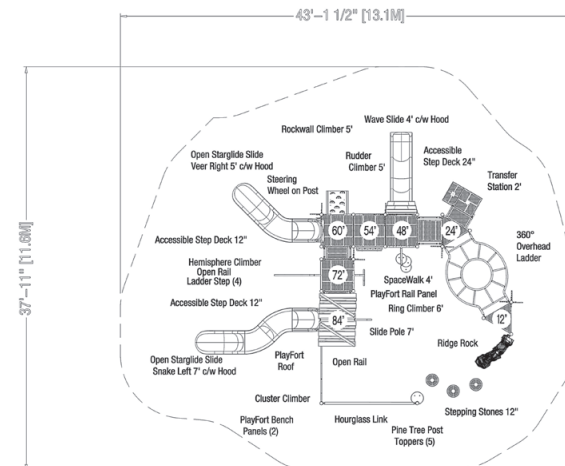

B307416R0

Best User Age: 5 to 12
Kid Capacity: 63
Use Zone: 43'-2" x 37'-11"
Fall Height: 9'
ASTM F1487: Complies
ADA: Complies
CPSC: Complies

- 1 PlayFort Rail Panel
- 2 PlayFort Bench Panel
- 3 Stepping Stone 12"
- 1 Slide Pole 7'
- 1 SpaceWalk 4'
- 1 Rockwall Climber 5'
- 1 Ring Climber 6'
- 1 Rudder Climber 5'
- 1 Cluster Climber
- 1 Hemisphere Climber

- 1 Ridge Rock
- 5 Square Deck
- 2 Triangle Deck
- 1 Post Step Pad
- 2 Infill Panel 6"
- 1 Hourglass Link
- 4 B3 Turning Bar
- 1 360° Overhead Ladder
- 2 Open Rail
- 5 Pine Tree Post Topper

- 1 PlayFort Roof
- 1 Steering Wheel on Post
- 1 Single Slide Plastic Hood
- 1 Wave Slide 4'
- 1 Open Starglide Slide Veer Right 5'
- 1 Open Starglide Slide Snake Left 7'
- 2 Accessible Step Deck 12"
- 1 Accessible Step Deck 24"
- 1 Transfer Station 2'

$34,261