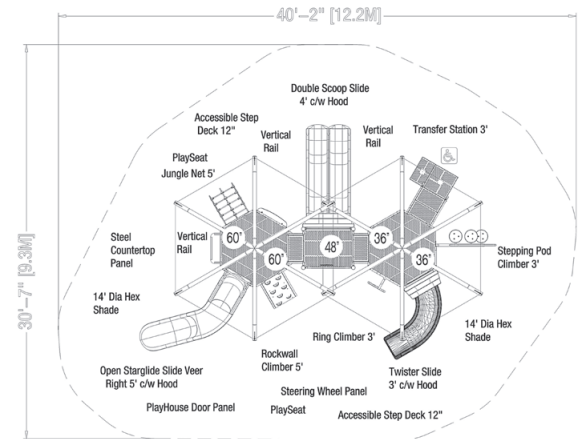

***Winter  
Playground  
Break Out  
Sale***

**Henderson**<sup>®</sup>  
Providing Playground Fun

*Hurray Sale Ends February 26, 2021*

## B307424R0

Best User Age: 5 to 12  
 Kid Capacity: 42  
 Use Zone: 40'-2" x 30'-7"  
 Fall Height: 5'  
 ASTM F1487: Complies  
 ADA: Complies  
 CPSC: Complies

3 Vertical Rail  
 1 PlayHouse Door Panel  
 1 Steel Countertop Panel  
 1 Jungle Net 5'  
 1 Stepping Pod Climber 3'  
 1 Rockwall Climber 5'  
 1 Ring Climber 3'