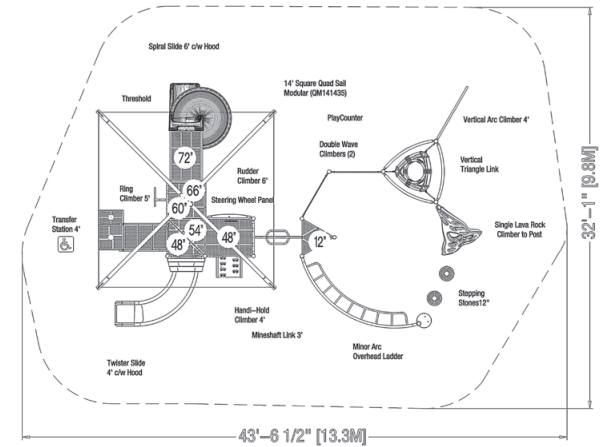

$32,555

B307419R0

Best User Age: 5 to 12
Kid Capacity: 34
Use Zone: 43'-7" x 32'-1"
Fall Height: 8'
ASTM F1487: Complies
ADA: Complies
CPSC: Complies

- 2 Stepping Stone 12"
- 1 Ring Climber 5'
- 2 Double Wave Climber
- 1 Vertical Arc Climber 4'
- 1 Rudder Climber 6'
- 1 Single Lava Rock Climber to Post
- 4 Split Deck
- 1 Triangle Deck
- 1 Post Step Pad

- 3 Infill Panel 6"
- 2 Infill Panel 6" - Split Deck
- 1 Mineshaft Link 3'
- 1 Vertical Triangle Link
- 1 Minor Arc Overhead Ladder
- 1 Threshold
- 1 14' Square Quad Sail Modular (QM141435)
- 1 Single Slide Plastic Hood
- 1 Spiral Slide 6'

- 1 Twister Slide 4'
- 1 Transfer Station 4'
- 1 Steering Wheel Panel
- 1 Handi-Hold Climber 4'
- 1 Rectangle Deck
- 1 PlayCounter