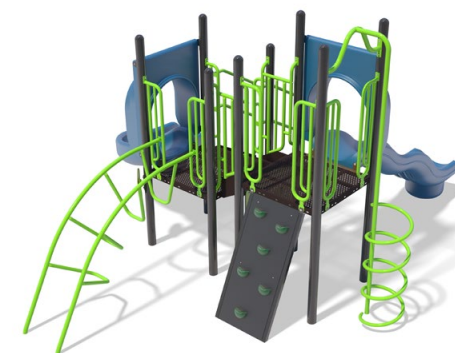

B307422R0

Best User Age: 5 to 12
Kid Capacity: 17
Use Zone: 29'-3" x 26'-7"
Fall Height: 4'
ASTM F1487: Complies
ADA: Complies
CPSC: Complies

- 1 Zany Maze Panel
- 1 Corkscrew Climber 4'
- 1 Cobra Climber 3'
- 1 Rockwall Climber 4'
- 2 Square Deck
- 1 Steering Wheel on Post
- 2 Single Slide Plastic Hood
- 1 Twister Slide 3'
- 1 Wave Slide 4'
- 1 Accessible Step Deck 12"
- 1 Transfer Station 3'

$10,879