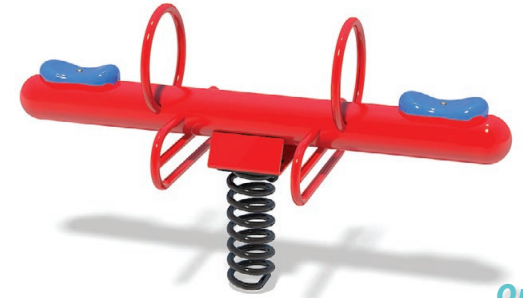

## **Dome Climber**

Model No. TE038  
User Age: 5 to 12  
Use Zone: 22' x 22'

**\$2,739**<sup>Only</sup>

A modern take on the traditional dome climber.

## **Space Station**

Model No. TE020  
User Age: 5 to 12  
Use Zone: 24' x 24'

**\$2,989**<sup>Only</sup>

Equipped with two pairs of climbers and one giant, looping overhead track.

## Camelback Climber

Model No. TE039  
Best User Age: 5 to 12  
Use Zone 27'-9" x 14'-1"

Extra-large play activity combines climbing and overhead play elements and accommodates many children.

**Only \$2,590**