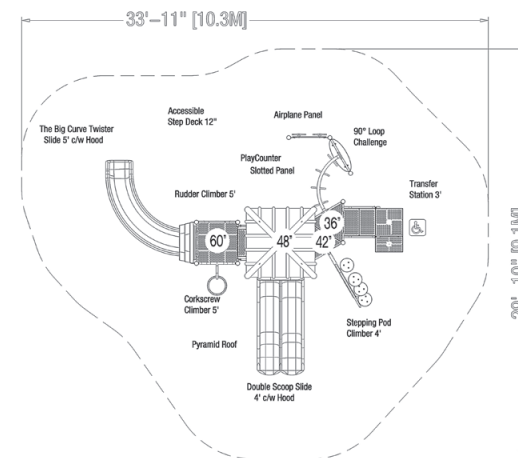

$14,954

B307418R0

Best User Age: 5 to 12
Kid Capacity: 27
Use Zone: 33'-11" x 29'-10"
Fall Height: 7'
ASTM F1487: Complies
ADA: Complies
CPSC: Complies

- 1 Airplane Panel
- 1 Corkscrew Climber 5'
- 1 Stepping Pod Climber 4'
- 1 Rudder Climber 5'
- 1 Square Deck
- 2 Triangle Deck
- 1 Launch Pad
- 2 Infill Panel 6"
- 1 90° Loop Challenge
- 1 Single Slide Plastic Hood
- 1 The Big Curve Twister Slide 5'
- 1 Accessible Step Deck 12"
- 1 Transfer Station 3'
- 1 Slotted Panel

- 1 Rectangle Deck
- 1 Pyramid Roof
- 1 PlayCounter
- 1 Double Slide Plastic Hood
- 1 Double Scoop Slide 4'