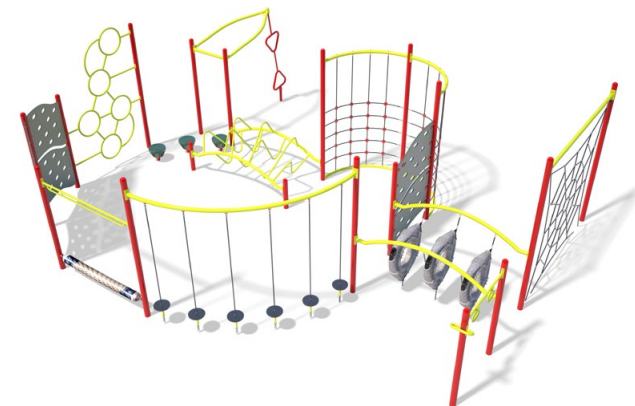

B307415R0

Best User Age: 5 to 12
Kid Capacity: 37
Use Zone: 41'-1" x 37'-3"
Fall Height: 9'
ASTM F1487: Complies
CPSC: Complies

- 3 Stepping Stone 12"
- 1 Cable Pod Challenge
- 1 Slack Line
- 1 Spider Net
- 3 Double Wave Climber
- 1 Cluster Climber
- 1 Horseshoe Net Climber
- 1 S Link
- 1 Crunch Bar
- 1 Hourglass Spinner
- 1 Triangle Link
- 1 Accessible Trapeze Beam

$22,279