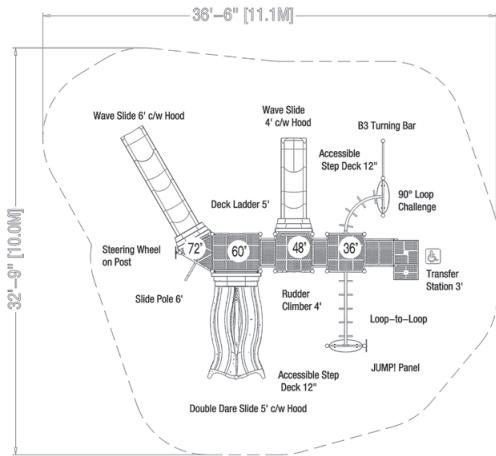

$17,425

B307421R0

Best User Age: 5 to 12
Kid Capacity: 32
Use Zone: 32'-9" x 36'-6"
Fall Height: 7'
ASTM F1487: Complies
ADA: Complies
CPSC: Complies

- 1 JUMP! Panel
- 1 Slide Pole 6'
- 1 Rudder Climber 4'
- 2 Square Deck
- 1 Triangle Deck
- 2 Launch Pad
- 1 Infill Panel 12"
- 1 Loop-to-Loop
- 1 B3 Turning Bar
- 1 90° Loop Challenge
- 1 Steering Wheel on Post
- 2 Single Slide Plastic Hood
- 1 Wave Slide 4'
- 1 Wave Slide 6'
- 2 Accessible Step Deck 12"
- 1 Transfer Station 3'
- 1 Rectangle Deck
- 1 Double Slide Plastic Hood
- 1 Double Dare Slide 5'
- 1 Deck Ladder 5'