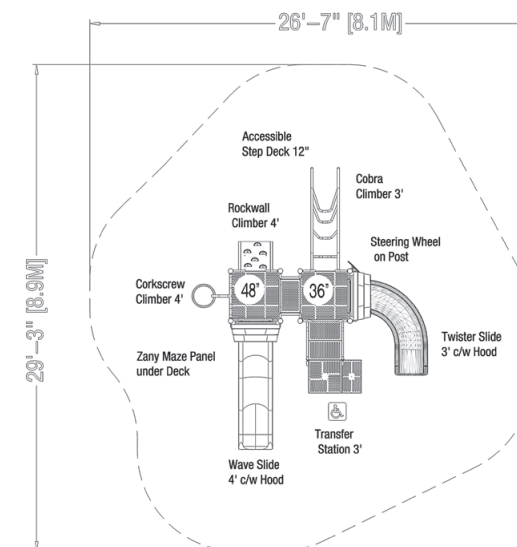

B307422R0

Best User Age: 5 to 12
Kid Capacity: 17
Use Zone: 29'-3" x 26'-7"
Fall Height: 4'
ASTM F1487: Complies
ADA: Complies
CPSC: Complies

- 1 Zany Maze Panel
- 1 Corkscrew Climber 4'
- 1 Cobra Climber 3'
- 1 Rockwall Climber 4'
- 2 Square Deck
- 1 Steering Wheel on Post
- 2 Single Slide Plastic Hood
- 1 Twister Slide 3'
- 1 Wave Slide 4'
- 1 Accessible Step Deck 12"
- 1 Transfer Station 3'

$10,879