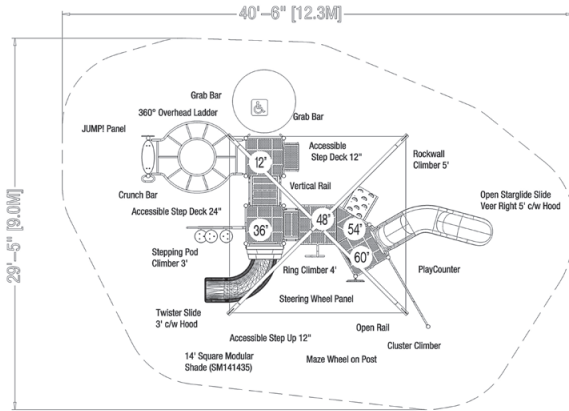

B307417R0

Best User Age: 5 to 12
Kid Capacity: 36
Use Zone: 40'-6" x 29'-5"
Fall Height: 7'
ASTM F1487: Complies
ADA: Complies
CPSC: Complies

1 Steering Wheel Panel
1 Vertical Rail
1 JUMP! Panel
1 Stepping Pod Climber 3'
1 Rockwall Climber 5'
1 Ring Climber 4'
1 Cluster Climber

4 Square Deck
1 Triangle Deck
1 Launch Pad
2 Infill Panel 6"
1 360° Overhead Ladder
1 Crunch Bar
2 Grab Bar

1 Open Rail
1 14' Square Modular Shade (SM141435)
1 PlayCounter
1 Maze Wheel on Post
1 Single Slide Plastic Hood
1 Twister Slide 3'

$23,507

1 Open Starglide Slide Veer Right 5'
1 Accessible Step Deck 12"
1 Accessible Step Deck 24"
1 Accessible Step Up 12"